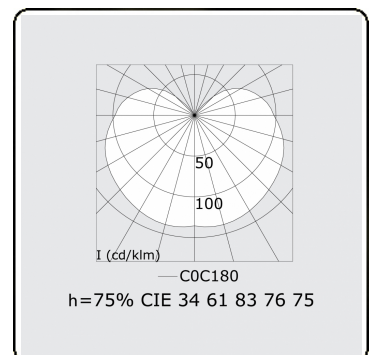

Electric details

Protection class	I
Supply	230V
Control gear box	Current driver

Lamp details

Lamptype	LED 4000K
Wattage	3,2W
Gross luminous flux	1340
Luminaire power	7,0W
Number	2
Lifetime LED module	L80/B10 > 72000h
Color tolerance	MacAdam 3
CRI	>80

Photometric details

UGR	>19
CIE Fluxcode	34 61 83 76 75

Dimensions

A	574 mm
---	--------

Remarks

Wall luminaire - HO 150mA - satin - RAL

ENERGY

Verkrijgbaar op aanvraag.