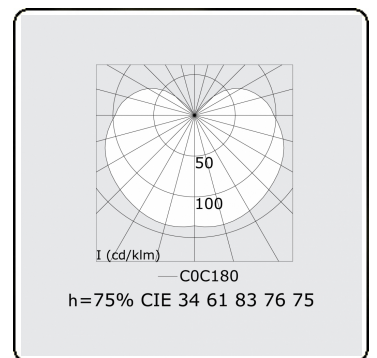

Electric details

Protection class	I
Supply	230V
Control gear box	Current driver

Lamp details

Lamptype	LED 3000K
Wattage	7,2W
Gross luminous flux	6400
Luminaire power	39,6W
Number	5
Lifetime LED module	L80/B10 > 72000h
Color tolerance	MacAdam 3
CRI	>80

Photometric details

UGR	>19
CIE Fluxcode	34 61 83 76 75

Dimensions

A	1414 mm
---	---------

Remarks

Ceiling luminaire - HO 325mA - satin - ANO

ENERGY

Verrijgbaar op aanvraag.