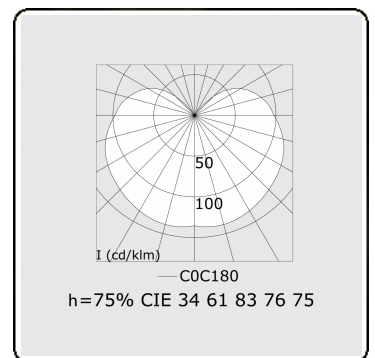

Electric details

Protection class	I
Supply	230V
Control gear box	Current driver DALI/TD

Lamp details

Lamptype	LED 3000K
Wattage	7,2W
Gross luminous flux	5120
Luminaire power	31,7W
Number	4
Lifetime LED module	L80/B10 > 72000h
Color tolerance	MacAdam 3
CRI	>80

Photometric details

UGR	>19
CIE Fluxcode	34 61 83 76 75

Dimensions

A	1134 mm
---	---------

Remarks

Ceiling luminaire - HO 325mA - satin - ANO

ENERGY

Verrijgbaar op aanvraag.