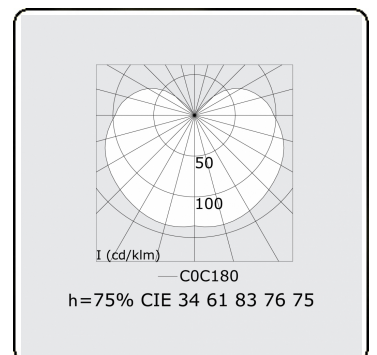

Electric details

Protection class	I
Supply	230V
Control gear box	Current driver

Lamp details

Lamptype	LED 4000K
Wattage	7,2W
Gross luminous flux	6700
Luminaire power	39,6W
Number	5
Lifetime LED module	L80/B10 > 72000h
Color tolerance	MacAdam 3
CRI	>80

Photometric details

UGR	>19
CIE Fluxcode	34 61 83 76 75

Dimensions

A	1414 mm
---	---------

Remarks

Ceiling luminaire - HO 325mA - satin - ANO

ENERGY

Verrijgbaar op aanvraag.