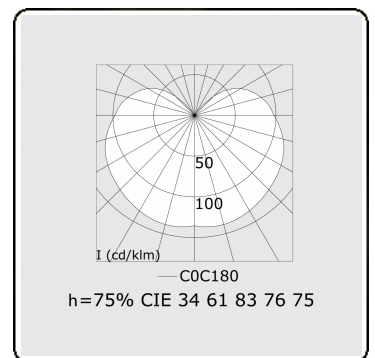

Electric details

Protection class	I
Supply	230V
Control gear box	Current driver DALI/TD

Lamp details

Lamptype	LED 4000K
Wattage	7,2W
Gross luminous flux	6700
Luminaire power	39,6W
Number	5
Lifetime LED module	L80/B10 > 72000h
Color tolerance	MacAdam 3
CRI	>80

Photometric details

UGR	>19
CIE Fluxcode	34 61 83 76 75

Dimensions

A	1414 mm
---	---------

Remarks

Ceiling luminaire - HO 325mA - satin - ANO

ENERGY

Verrijgbaar op aanvraag.