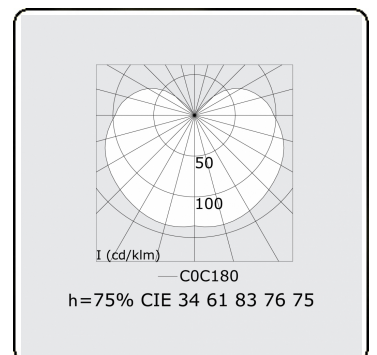

Electric details

Protection class	I
Supply	230V
Control gear box	Current driver DALI/TD

Lamp details

Lamptype	LED 4000K
Wattage	7,2W
Gross luminous flux	8040
Luminaire power	47,5W
Number	6
Lifetime LED module	L80/B10 > 72000h
Color tolerance	MacAdam 3
CRI	>80

Photometric details

UGR	>19
CIE Fluxcode	34 61 83 76 75

Dimensions

A	1694 mm
---	---------

Remarks

Ceiling luminaire - HO 325mA - satin - ANO

ENERGY

Verrijgbaar op aanvraag.