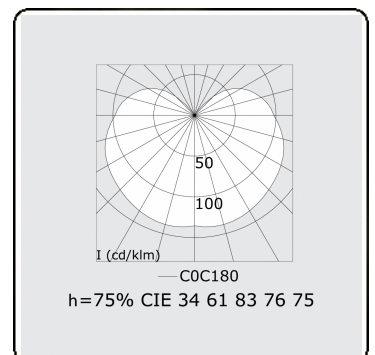

Electric details

Protection class	I
Supply	230V
Control gear box	Current driver DALI/TD

Lamp details

Lamptype	LED 4000K
Wattage	7,2W
Gross luminous flux	12060
Luminaire power	71,3W
Number	9
Lifetime LED module	L80/B10 > 72000h
Color tolerance	MacAdam 3
CRI	>80

Photometric details

UGR	>19
CIE Fluxcode	34 61 83 76 75

Dimensions

A	2534 mm
---	---------

Remarks

Ceiling luminaire - HO 325mA - satin - ANO

ENERGY

Verrijgbaar op aanvraag.