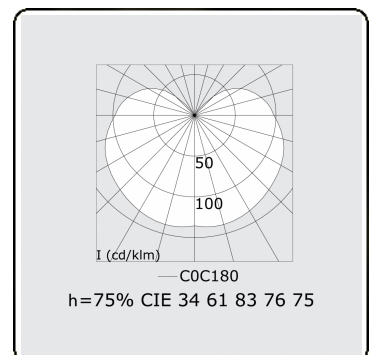

**Electric details**

Protection class	I
Supply	230V
Control gear box	Current driver DALI/TD

**Lamp details**

Lamptype	LED 3000K
Wattage	7,2W
Gross luminous flux	6400
Luminaire power	39,6W
Number	5
Lifetime LED module	L80/B10 > 72000h
Color tolerance	MacAdam 3
CRI	>80

**Photometric details**

UGR	>19
CIE Fluxcode	34 61 83 76 75

**Dimensions**

A	1414 mm
---	---------

**Remarks**

Wall luminaire - HO 325mA - satin - ANO

**ENERGY**

Verrijgbaar op aanvraag.