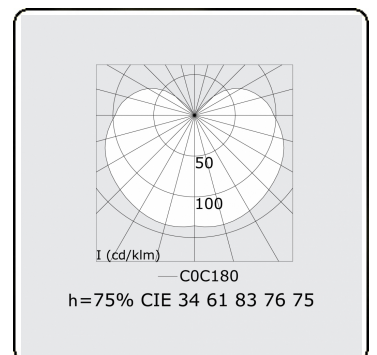

**Electric details**

Protection class	I
Supply	230V
Control gear box	Current driver

**Lamp details**

Lamptype	LED 4000K
Wattage	7,2W
Gross luminous flux	5360
Luminaire power	31,7W
Number	4
Lifetime LED module	L80/B10 > 72000h
Color tolerance	MacAdam 3
CRI	>80

**Photometric details**

UGR	>19
CIE Fluxcode	34 61 83 76 75

**Dimensions**

A	1134 mm
---	---------

**Remarks**

Wall luminaire - HO 325mA - satin - ANO

**ENERGY**

Verrijgbaar op aanvraag.