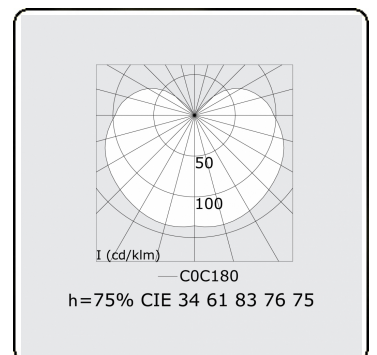

Electric details

Protection class	I
Supply	230V
Control gear box	Current driver DALI/TD

Lamp details

Lamptype	LED 3000K
Wattage	7,2W
Gross luminous flux	5120
Luminaire power	31,7W
Number	4
Lifetime LED module	L80/B10 > 72000h
Color tolerance	MacAdam 3
CRI	>80

Photometric details

UGR	>19
CIE Fluxcode	34 61 83 76 75

Dimensions

A	1134 mm
---	---------

Remarks

Wall luminaire - HO 325mA - satin - ANO

ENERGY

Verrijgbaar op aanvraag.