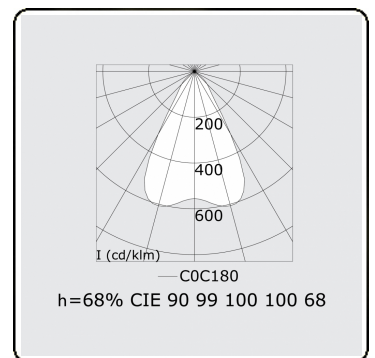

Photometric details

UGR	17,0/18,2
CIE Fluxcode	90 99 100 100 68

Dimensions

A 844 mm

Remarks

VDT louvre 500mA DALI dimmable emergency module autonomy 1 hour 2 luminaires

This luminaire contains built-in LED lamps.