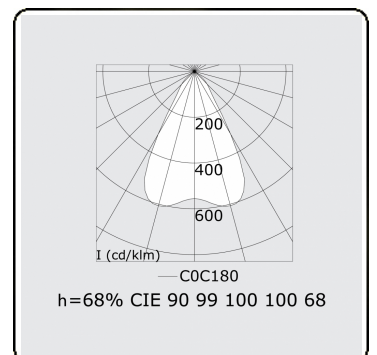

Photometric details

UGR	17,0/18,2
CIE Fluxcode	90 99 100 100 68

Dimensions

A	844 mm
---	--------

Remarks

VDT louvre 500mA DALI dimmable emergency module autonomy 1 hour 2 luminaires

This luminaire contains built-in LED lamps.