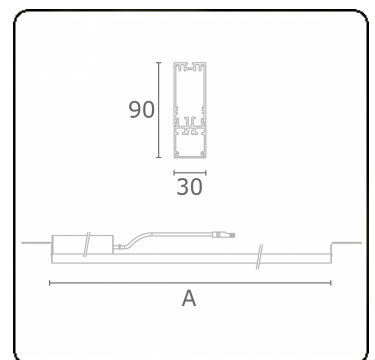

Photometric details

UGR	25,7/26,0
CIE Fluxcode	50 80 96 100 67

Dimensions

A	1964 mm
---	---------

Remarks

satin LED diffuser 150mA emergency module autonomy 1 hour

ENERGY

Verrijgbaar op aanvraag.