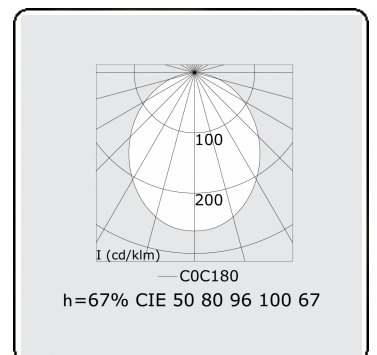

| | |
|---------------------|------------------|
| Lamptype | LED 3000K |
| Wattage | 3,2W |
| Gross luminous flux | 6400 |
| Luminaire power | 35,2W |
| Number | 10 |
| Lifetime LED module | L80/B10 > 72000h |
| Color tolerance | MacAdam 3 |
| CRI | >80 |

Photometric details

| | |
|--------------|-----------------|
| UGR | 25,7/26,0 |
| CIE Fluxcode | 50 80 96 100 67 |

Dimensions

| | |
|---|---------|
| A | 2804 mm |
|---|---------|

Remarks

satin LED diffuser 150mA emergency module autonomy 1 hour