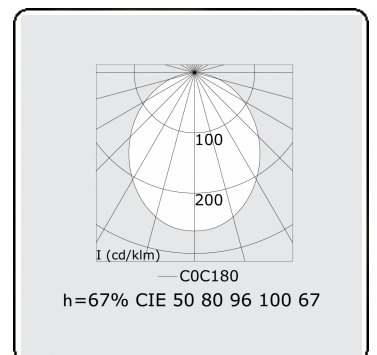

Photometric details

UGR	25,7/26,0
CIE Fluxcode	50 80 96 100 67

Dimensions

A	1124 mm
---	---------

Remarks

satin LED diffuser 150mA emergency module autonomy 1 hour

ENERGY

Verrijgbaar op aanvraag.