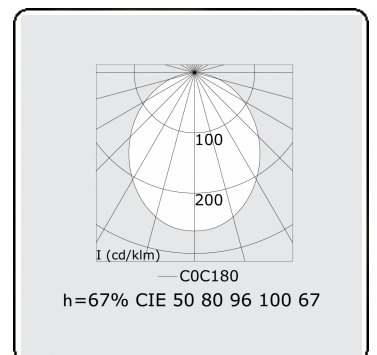

Photometric details

UGR	25,7/26,0
CIE Fluxcode	50 80 96 100 67

Dimensions

A	2804 mm
---	---------

Remarks

satin LED diffusor 150mA emergency module autonomy 1 hour

ENERGY

Verrijgbaar op aanvraag.