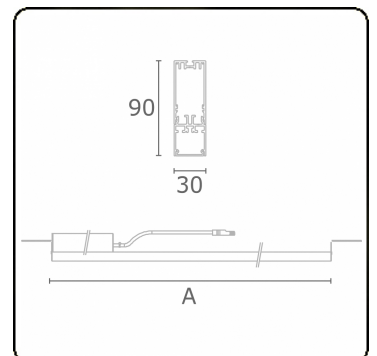

Photometric details

UGR	25,7/26,0
CIE Fluxcode	50 80 96 100 67

Dimensions

A	2804 mm
---	---------

Remarks

satin LED diffusor 150mA emergency module autonomy 1 hour

ENERGY

Verrijgbaar op aanvraag.