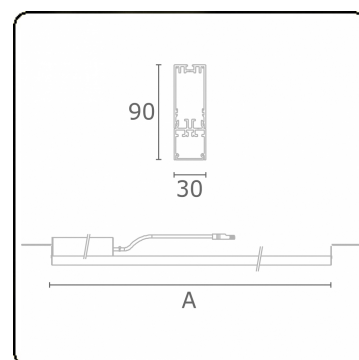

**Photometric details**

UGR	25,7/26,0
CIE Fluxcode	50 80 96 100 67

**Dimensions**

A	564 mm
---	--------

**Remarks**

satin LED diffuser 150mA emergency module autonomy 1 hour

This luminaire contains built-in LED lamps.