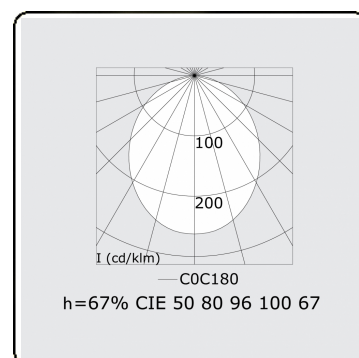

**Photometric details**

UGR	25,7/26,0
CIE Fluxcode	50 80 96 100 67

**Dimensions**

A	564 mm
---	--------

**Remarks**

satin LED diffuser 150mA emergency module autonomy 1 hour

This luminaire contains built-in LED lamps.