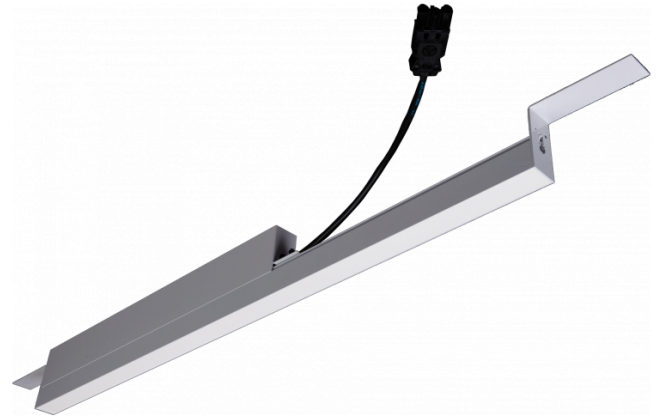

Rekta 30 SAPP - satin - HO 325mA - emergency - RAL
07.23005673-9999

Fixture details

Mounting	Ceiling recessed
Light emission	Direct
Fitting cover	satin diffusor
Protection rate	IP 20
Housing	Aluminium
Finish	RAL colour at your choice
Certificates	CE, ISO 9001

Electric details

Protection class	I
Supply	230V
Control gear box	Current driver DALI/TD
Emergency set	Autonomy 1 hour DALI

Lamp details

Lamptype	LED 3000K
Wattage	7,2W
Gross luminous flux	8960
Luminaire power	55,4W
Number	7
Lifetime LED module	L80/B10 > 72000h
Color tolerance	MacAdam 3
CRI	>80

Photometric details

UGR	28,0/28,3
CIE Fluxcode	50 80 96 100 67

Dimensions

A	1964 mm
---	---------

Remarks

satin LED diffuser 325mA emergency module autonomy 1 hour

ENERGY

Verrijgbaar op aanvraag.