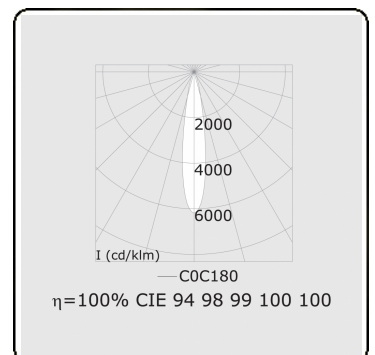

Punto - Clear - ND - RAL 9003 / RAL 9003
05.34100002-9003

Fixture details

Mounting	3-circuit track
Light emission	Spotlight
Fitting cover	Glass
Protection rate	IP 20
Housing	Aluminium
Finish	RAL 9003 Signal white
Certificates	CE, ISO 9001

Electric details

Protection class	I
Supply	230V
Control gear box	Current driver

Lamp details

Lamptype	LED 2700K 20°
Wattage	20W
Luminaire power	20W
Luminaire luminous flux	1580
Number	1
Lifetime LED module	L80/B10 = 50000h
Color tolerance	MacAdam 3
CRI	>90