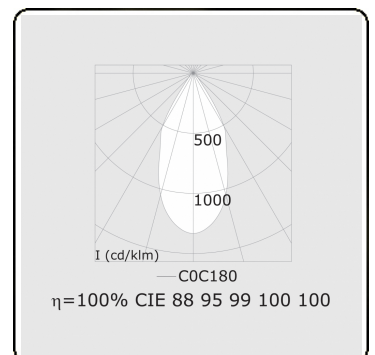

Punto - Clear - ND - RAL 9003 / RAL 9003  
05.34300002-9003

**Fixture details**

Mounting	3-circuit track
Light emission	Spotlight
Fitting cover	Glass
Protection rate	IP 20
Housing	Aluminium
Finish	RAL 9003 Signal white
Certificates	CE, ISO 9001

**Electric details**

Protection class	I
Supply	230V
Control gear box	Current driver

**Lamp details**

Lamptype	LED 2700K 50°
Wattage	20W
Luminaire power	20W
Luminaire luminous flux	1440
Number	1
Lifetime LED module	L80/B10 = 50000h
Color tolerance	MacAdam 3
CRI	>90