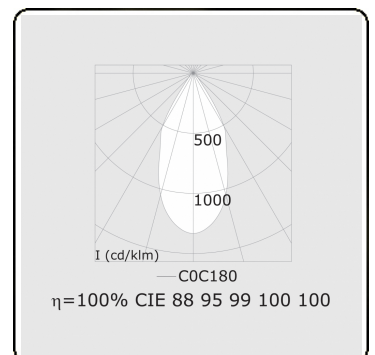

Punto - Clear - ND - RAL 9003 / RAL 9003
05.34300002-9003

Fixture details

Mounting	3-circuit track
Light emission	Spotlight
Fitting cover	Glass
Protection rate	IP 20
Housing	Aluminium
Finish	RAL 9003 Signal white
Certificates	CE, ISO 9001

Electric details

Protection class	I
Supply	230V
Control gear box	Current driver

Lamp details

Lamptype	LED 2700K 50°
Wattage	20W
Luminaire power	20W
Luminaire luminous flux	1440
Number	1
Lifetime LED module	L80/B10 = 50000h
Color tolerance	MacAdam 3
CRI	>90