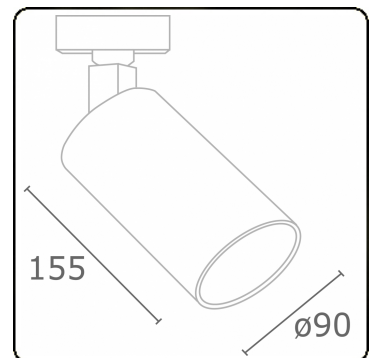

Punto - Clear - ND - RAL 9003 / RAL 9003
05.34000003-9003

Fixture details

Mounting	3-circuit track
Light emission	Spotlight
Fitting cover	Glass
Protection rate	IP 20
Housing	Aluminium
Finish	RAL 9003 Signal white
Certificates	CE, ISO 9001

Electric details

Protection class	I
Supply	230V
Control gear box	Current driver

Lamp details

Lamptype	LED 3000K 10°
Wattage	20W
Luminaire power	20W
Luminaire luminous flux	1350
Number	1
Lifetime LED module	L80/B10 = 50000h
Color tolerance	MacAdam 3
CRI	>90