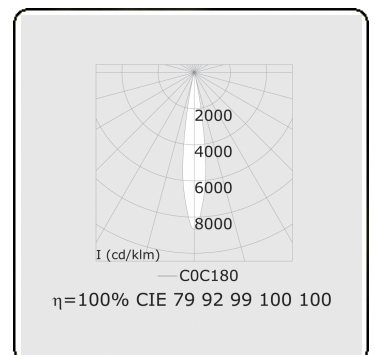

Punto - Clear - ND - RAL 9003 / RAL 9003
05.34000003-9003

Fixture details

Mounting	3-circuit track
Light emission	Spotlight
Fitting cover	Glass
Protection rate	IP 20
Housing	Aluminium
Finish	RAL 9003 Signal white
Certificates	CE, ISO 9001

Electric details

Protection class	I
Supply	230V
Control gear box	Current driver

Lamp details

Lamptype	LED 3000K 10°
Wattage	20W
Luminaire power	20W
Luminaire luminous flux	1350
Number	1
Lifetime LED module	L80/B10 = 50000h
Color tolerance	MacAdam 3
CRI	>90