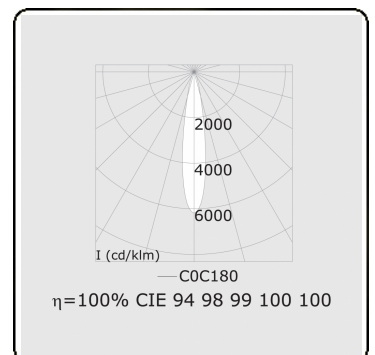

Punto - Clear - ND - RAL 9003 / RAL 9003
05.34100003-9003

Fixture details

Mounting	3-circuit track
Light emission	Spotlight
Fitting cover	Glass
Protection rate	IP 20
Housing	Aluminium
Finish	RAL 9003 Signal white
Certificates	CE, ISO 9001

Electric details

Protection class	I
Supply	230V
Control gear box	Current driver

Lamp details

Lamptype	LED 3000K 20°
Wattage	20W
Luminaire power	20W
Luminaire luminous flux	1740
Number	1
Lifetime LED module	L80/B10 = 50000h
Color tolerance	MacAdam 3
CRI	>90