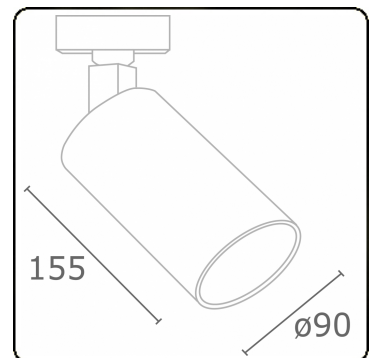

Punto - Clear - ND - RAL 9003 / RAL 9003  
05.34200003-9003

**Fixture details**

Mounting	3-circuit track
Light emission	Spotlight
Fitting cover	Glass
Protection rate	IP 20
Housing	Aluminium
Finish	RAL 9003 Signal white
Certificates	CE, ISO 9001

**Electric details**

Protection class	I
Supply	230V
Control gear box	Current driver

**Lamp details**

Lamptype	LED 3000K 30°
Wattage	20W
Luminaire power	20W
Luminaire luminous flux	1680
Number	1
Lifetime LED module	L80/B10 = 50000h
Color tolerance	MacAdam 3
CRI	>90