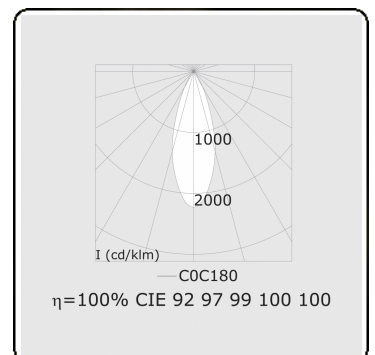

Punto - Clear - ND - RAL 9003 / RAL 9003  
05.34200003-9003

**Fixture details**

Mounting	3-circuit track
Light emission	Spotlight
Fitting cover	Glass
Protection rate	IP 20
Housing	Aluminium
Finish	RAL 9003 Signal white
Certificates	CE, ISO 9001

**Electric details**

Protection class	I
Supply	230V
Control gear box	Current driver

**Lamp details**

Lamptype	LED 3000K 30°
Wattage	20W
Luminaire power	20W
Luminaire luminous flux	1680
Number	1
Lifetime LED module	L80/B10 = 50000h
Color tolerance	MacAdam 3
CRI	>90