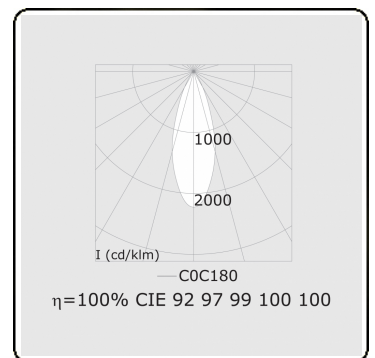

Punto - Clear - ND - RAL 9003 / RAL 9003
05.34200004-9003

Fixture details

Mounting	3-circuit track
Light emission	Spotlight
Fitting cover	Glass
Protection rate	IP 20
Housing	Aluminium
Finish	RAL 9003 Signal white
Certificates	CE, ISO 9001

Electric details

Protection class	I
Supply	230V
Control gear box	Current driver

Lamp details

Lamptype	LED 4000K 30°
Wattage	20W
Luminaire power	20W
Luminaire luminous flux	1790
Number	1
Lifetime LED module	L80/B10 = 50000h
Color tolerance	MacAdam 3
CRI	>90