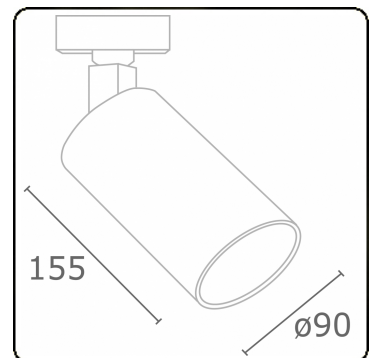

Punto - Clear - ND - RAL 9003 / RAL 9003
05.34200004-9003

Fixture details

Mounting	3-circuit track
Light emission	Spotlight
Fitting cover	Glass
Protection rate	IP 20
Housing	Aluminium
Finish	RAL 9003 Signal white
Certificates	CE, ISO 9001

Electric details

Protection class	I
Supply	230V
Control gear box	Current driver

Lamp details

Lamptype	LED 4000K 30°
Wattage	20W
Luminaire power	20W
Luminaire luminous flux	1790
Number	1
Lifetime LED module	L80/B10 = 50000h
Color tolerance	MacAdam 3
CRI	>90