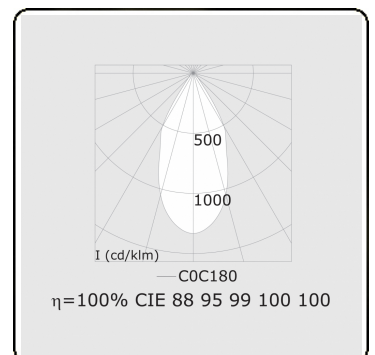

Punto - Clear - ND - RAL 9003 / RAL 9003
05.34300004-9003

Fixture details

Mounting	3-circuit track
Light emission	Spotlight
Fitting cover	Glass
Protection rate	IP 20
Housing	Aluminium
Finish	RAL 9003 Signal white
Certificates	CE, ISO 9001

Electric details

Protection class	I
Supply	230V
Control gear box	Current driver

Lamp details

Lamptype	LED 4000K 50°
Wattage	20W
Luminaire power	20W
Luminaire luminous flux	1680
Number	1
Lifetime LED module	L80/B10 = 50000h
Color tolerance	MacAdam 3
CRI	>90