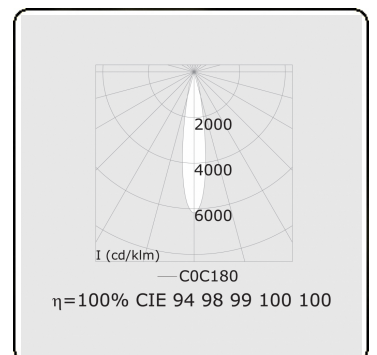

Punto - Clear - ND - RAL 9003 / RAL 9003
05.34100103-9003

Fixture details

Mounting	3-circuit track
Light emission	Spotlight
Fitting cover	Glass
Protection rate	IP 20
Housing	Aluminium
Finish	RAL 9003 Signal white
Certificates	CE, ISO 9001

Electric details

Protection class	I
Supply	230V
Control gear box	Current driver

Lamp details

Lamptype	LED 3000K 20°
Wattage	31W
Luminaire power	31W
Luminaire luminous flux	2640
Number	1
Lifetime LED module	L80/B10 = 50000h
Color tolerance	MacAdam 3
CRI	>90