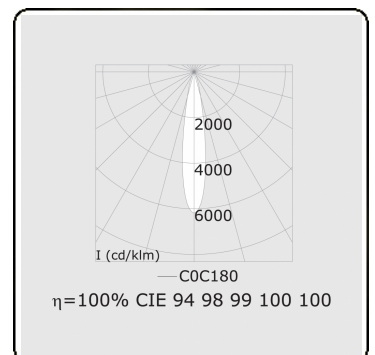

Punto - Clear - ND - RAL 9003 / RAL 9003
05.34100104-9003

Fixture details

Mounting	3-circuit track
Light emission	Spotlight
Fitting cover	Glass
Protection rate	IP 20
Housing	Aluminium
Finish	RAL 9003 Signal white
Certificates	CE, ISO 9001

Electric details

Protection class	I
Supply	230V
Control gear box	Current driver

Lamp details

Lamptype	LED 4000K 20°
Wattage	31W
Luminaire power	31W
Luminaire luminous flux	2870
Number	1
Lifetime LED module	L80/B10 = 50000h
Color tolerance	MacAdam 3
CRI	>90