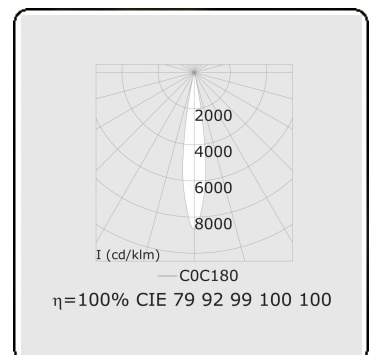

Punto - Filter meat - ND - RAL 9003 / RAL 9006  
05.34040002-9006

**Fixture details**

|                 |                          |
|-----------------|--------------------------|
| Mounting        | 3-circuit track          |
| Light emission  | Spotlight                |
| Fitting cover   | Colour filter meat       |
| Protection rate | IP 20                    |
| Housing         | Aluminium                |
| Finish          | RAL 9006 White aluminium |
| Certificates    | CE, ISO 9001             |

**Lamp details**

|                         |                  |
|-------------------------|------------------|
| Lamptype                | LED 2700K 10°    |
| Wattage                 | 20W              |
| Luminaire power         | 20W              |
| Luminaire luminous flux | 1230             |
| Number                  | 1                |
| Lifetime LED module     | L80/B10 = 50000h |
| Color tolerance         | MacAdam 3        |
| CRI                     | >90              |