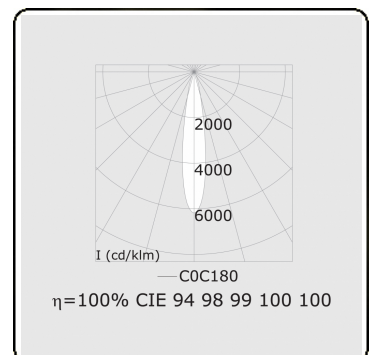

Punto - Filter meat - ND - RAL 9003 / RAL 9006
05.34140002-9006

Fixture details

Mounting	3-circuit track
Light emission	Spotlight
Fitting cover	Colour filter meat
Protection rate	IP 20
Housing	Aluminium
Finish	RAL 9006 White aluminium
Certificates	CE, ISO 9001

Electric details

Protection class	I
Supply	230V
Control gear box	Current driver

Lamp details

Lamptype	LED 2700K 20°
Wattage	20W
Luminaire power	20W
Luminaire luminous flux	1580
Number	1
Lifetime LED module	L80/B10 = 50000h
Color tolerance	MacAdam 3
CRI	>90