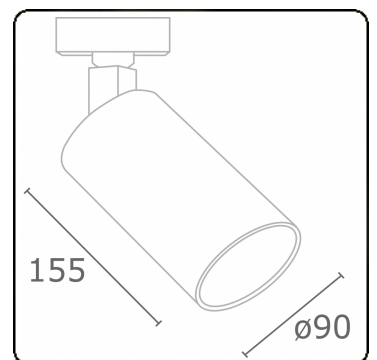

Punto - Filter meat - ND - RAL 9003 / RAL 9006
05.34140002-9006

Fixture details

Mounting	3-circuit track
Light emission	Spotlight
Fitting cover	Colour filter meat
Protection rate	IP 20
Housing	Aluminium
Finish	RAL 9006 White aluminium
Certificates	CE, ISO 9001

Electric details

Protection class	I
Supply	230V
Control gear box	Current driver

Lamp details

Lamptype	LED 2700K 20°
Wattage	20W
Luminaire power	20W
Luminaire luminous flux	1580
Number	1
Lifetime LED module	L80/B10 = 50000h
Color tolerance	MacAdam 3
CRI	>90