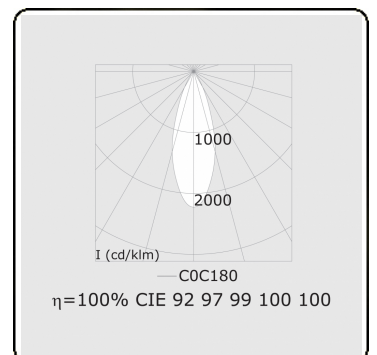

Punto - Filter meat - ND - RAL 9003 / RAL 9006
05.34240002-9006

Fixture details

Mounting	3-circuit track
Light emission	Spotlight
Fitting cover	Colour filter meat
Protection rate	IP 20
Housing	Aluminium
Finish	RAL 9006 White aluminium
Certificates	CE, ISO 9001

Electric details

Protection class	I
Supply	230V
Control gear box	Current driver

Lamp details

Lamptype	LED 2700K 30°
Wattage	20W
Luminaire power	20W
Luminaire luminous flux	1530
Number	1
Lifetime LED module	L80/B10 = 50000h
Color tolerance	MacAdam 3
CRI	>90