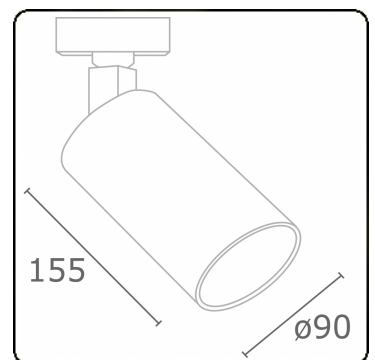

Punto - Filter meat - ND - RAL 9003 / RAL 9006  
05.34340002-9006

**Fixture details**

|                 |                          |
|-----------------|--------------------------|
| Mounting        | 3-circuit track          |
| Light emission  | Spotlight                |
| Fitting cover   | Colour filter meat       |
| Protection rate | IP 20                    |
| Housing         | Aluminium                |
| Finish          | RAL 9006 White aluminium |
| Certificates    | CE, ISO 9001             |

**Lamp details**

|                         |                  |
|-------------------------|------------------|
| Lamptype                | LED 2700K 50°    |
| Wattage                 | 20W              |
| Luminaire power         | 20W              |
| Luminaire luminous flux | 1440             |
| Number                  | 1                |
| Lifetime LED module     | L80/B10 = 50000h |
| Color tolerance         | MacAdam 3        |
| CRI                     | >90              |