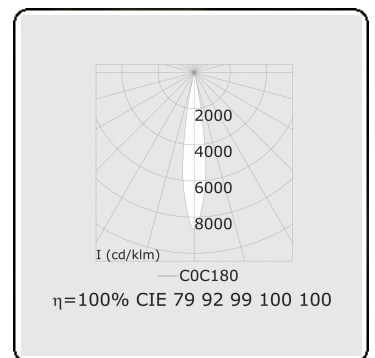

Punto - Filter meat - ND - RAL 9003 / RAL 9006
05.34040003-9006

Fixture details

Mounting	3-circuit track
Light emission	Spotlight
Fitting cover	Colour filter meat
Protection rate	IP 20
Housing	Aluminium
Finish	RAL 9006 White aluminium
Certificates	CE, ISO 9001

Electric details

Protection class	I
Supply	230V
Control gear box	Current driver

Lamp details

Lamptype	LED 3000K 10°
Wattage	20W
Luminaire power	20W
Luminaire luminous flux	1350
Number	1
Lifetime LED module	L80/B10 = 50000h
Color tolerance	MacAdam 3
CRI	>90