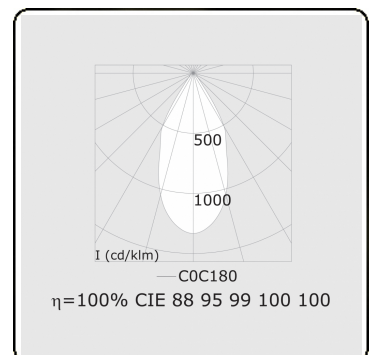

Punto - Filter meat - ND - RAL 9003 / RAL 9006  
05.34340003-9006

**Fixture details**

Mounting	3-circuit track
Light emission	Spotlight
Fitting cover	Colour filter meat
Protection rate	IP 20
Housing	Aluminium
Finish	RAL 9006 White aluminium
Certificates	CE, ISO 9001

**Electric details**

Protection class	I
Supply	230V
Control gear box	Current driver

**Lamp details**

Lamptype	LED 3000K 50°
Wattage	20W
Luminaire power	20W
Luminaire luminous flux	1580
Number	1
Lifetime LED module	L80/B10 = 50000h
Color tolerance	MacAdam 3
CRI	>90