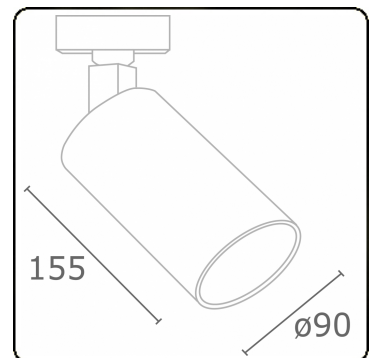

Punto - Filter meat - ND - RAL 9003 / RAL 9006  
05.34340003-9006

**Fixture details**

Mounting	3-circuit track
Light emission	Spotlight
Fitting cover	Colour filter meat
Protection rate	IP 20
Housing	Aluminium
Finish	RAL 9006 White aluminium
Certificates	CE, ISO 9001

**Electric details**

Protection class	I
Supply	230V
Control gear box	Current driver

**Lamp details**

Lamptype	LED 3000K 50°
Wattage	20W
Luminaire power	20W
Luminaire luminous flux	1580
Number	1
Lifetime LED module	L80/B10 = 50000h
Color tolerance	MacAdam 3
CRI	>90