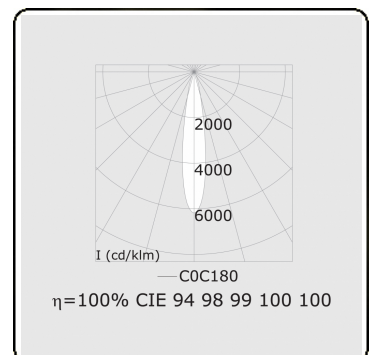

Punto - Filter meat - ND - RAL 9003 / RAL 9006  
05.34140004-9006

**Fixture details**

Mounting	3-circuit track
Light emission	Spotlight
Fitting cover	Colour filter meat
Protection rate	IP 20
Housing	Aluminium
Finish	RAL 9006 White aluminium
Certificates	CE, ISO 9001

**Electric details**

Protection class	I
Supply	230V
Control gear box	Current driver

**Lamp details**

Lamptype	LED 4000K 20°
Wattage	20W
Luminaire power	20W
Luminaire luminous flux	1850
Number	1
Lifetime LED module	L80/B10 = 50000h
Color tolerance	MacAdam 3
CRI	>90