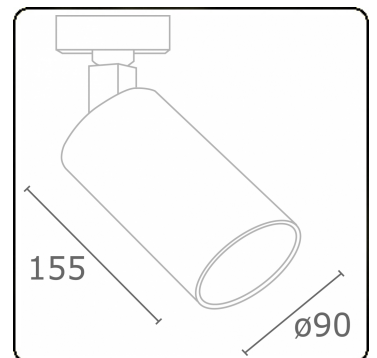

Punto - Filter meat - ND - RAL 9003 / RAL 9006
05.34240004-9006

Fixture details

Mounting	3-circuit track
Light emission	Spotlight
Fitting cover	Colour filter meat
Protection rate	IP 20
Housing	Aluminium
Finish	RAL 9006 White aluminium
Certificates	CE, ISO 9001

Electric details

Protection class	I
Supply	230V
Control gear box	Current driver

Lamp details

Lamptype	LED 4000K 30°
Wattage	20W
Luminaire power	20W
Luminaire luminous flux	1790
Number	1
Lifetime LED module	L80/B10 = 50000h
Color tolerance	MacAdam 3
CRI	>90