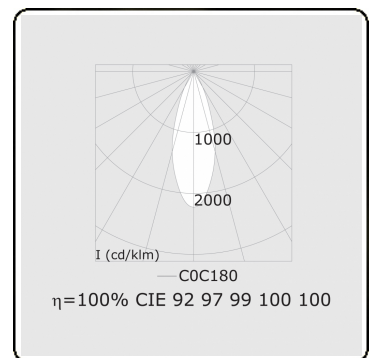

Punto - Filter meat - ND - RAL 9003 / RAL 9006
05.34240004-9006

Fixture details

Mounting	3-circuit track
Light emission	Spotlight
Fitting cover	Colour filter meat
Protection rate	IP 20
Housing	Aluminium
Finish	RAL 9006 White aluminium
Certificates	CE, ISO 9001

Electric details

Protection class	I
Supply	230V
Control gear box	Current driver

Lamp details

Lamptype	LED 4000K 30°
Wattage	20W
Luminaire power	20W
Luminaire luminous flux	1790
Number	1
Lifetime LED module	L80/B10 = 50000h
Color tolerance	MacAdam 3
CRI	>90