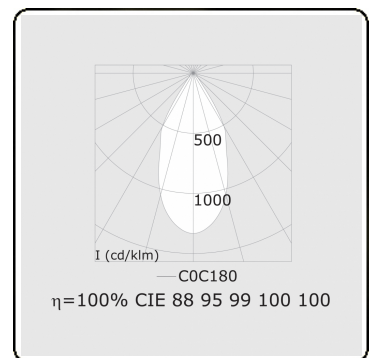

Punto - Filter meat - ND - RAL 9003 / RAL 9006
05.34340004-9006

Fixture details

Mounting	3-circuit track
Light emission	Spotlight
Fitting cover	Colour filter meat
Protection rate	IP 20
Housing	Aluminium
Finish	RAL 9006 White aluminium
Certificates	CE, ISO 9001

Electric details

Protection class	I
Supply	230V
Control gear box	Current driver

Lamp details

Lamptype	LED 4000K 50°
Wattage	20W
Luminaire power	20W
Luminaire luminous flux	1680
Number	1
Lifetime LED module	L80/B10 = 50000h
Color tolerance	MacAdam 3
CRI	>90