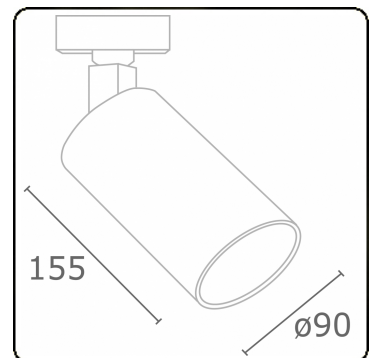

Punto - Filter meat - ND - RAL 9003 / RAL 9006
05.34340004-9006

Fixture details

Mounting	3-circuit track
Light emission	Spotlight
Fitting cover	Colour filter meat
Protection rate	IP 20
Housing	Aluminium
Finish	RAL 9006 White aluminium
Certificates	CE, ISO 9001

Electric details

Protection class	I
Supply	230V
Control gear box	Current driver

Lamp details

Lamptype	LED 4000K 50°
Wattage	20W
Luminaire power	20W
Luminaire luminous flux	1680
Number	1
Lifetime LED module	L80/B10 = 50000h
Color tolerance	MacAdam 3
CRI	>90