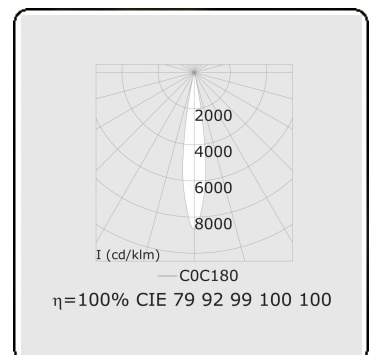

Punto - Filter meat - ND - RAL 9003 / RAL 9006  
05.34040102-9006

**Fixture details**

Mounting	3-circuit track
Light emission	Spotlight
Fitting cover	Colour filter meat
Protection rate	IP 20
Housing	Aluminium
Finish	RAL 9006 White aluminium
Certificates	CE, ISO 9001

**Electric details**

Protection class	I
Supply	230V
Control gear box	Current driver

**Lamp details**

Lamptype	LED 2700K 10°
Wattage	31W
Luminaire power	31W
Luminaire luminous flux	1660
Number	1
Lifetime LED module	L80/B10 = 50000h
Color tolerance	MacAdam 3
CRI	>90