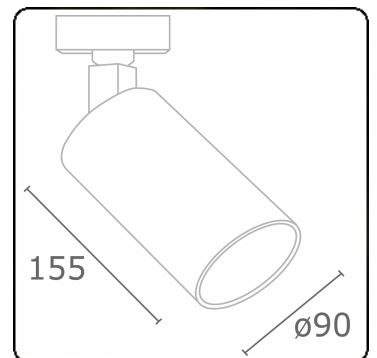

Punto - Filter meat - ND - RAL 9003 / RAL 9006
05.34240102-9006

Fixture details

Mounting	3-circuit track
Light emission	Spotlight
Fitting cover	Colour filter meat
Protection rate	IP 20
Housing	Aluminium
Finish	RAL 9006 White aluminium
Certificates	CE, ISO 9001

Electric details

Protection class	I
Supply	230V
Control gear box	Current driver

Lamp details

Lamptype	LED 2700K 30°
Wattage	31W
Luminaire power	31W
Luminaire luminous flux	2280
Number	1
Lifetime LED module	L80/B10 = 50000h
Color tolerance	MacAdam 3
CRI	>90