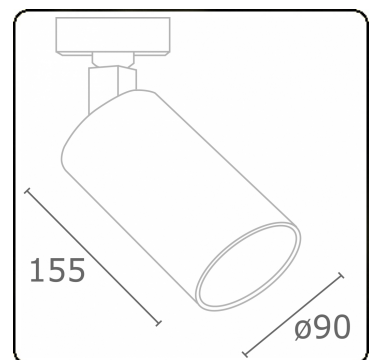

Punto - Filter meat - ND - RAL 9003 / RAL 9006  
05.34040103-9006

**Fixture details**

Mounting	3-circuit track
Light emission	Spotlight
Fitting cover	Colour filter meat
Protection rate	IP 20
Housing	Aluminium
Finish	RAL 9006 White aluminium
Certificates	CE, ISO 9001

**Electric details**

Protection class	I
Supply	230V
Control gear box	Current driver

**Lamp details**

Lamptype	LED 3000K 10°
Wattage	31W
Luminaire power	31W
Luminaire luminous flux	1860
Number	1
Lifetime LED module	L80/B10 = 50000h
Color tolerance	MacAdam 3
CRI	>90