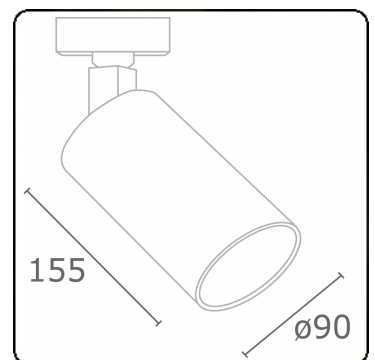

Punto - Filter meat - ND - RAL 9003 / RAL 9006  
05.34140103-9006

**Fixture details**

Mounting	3-circuit track
Light emission	Spotlight
Fitting cover	Colour filter meat
Protection rate	IP 20
Housing	Aluminium
Finish	RAL 9006 White aluminium
Certificates	CE, ISO 9001

**Electric details**

Protection class	I
Supply	230V
Control gear box	Current driver

**Lamp details**

Lamptype	LED 3000K 20°
Wattage	31W
Luminaire power	31W
Luminaire luminous flux	2640
Number	1
Lifetime LED module	L80/B10 = 50000h
Color tolerance	MacAdam 3
CRI	>90