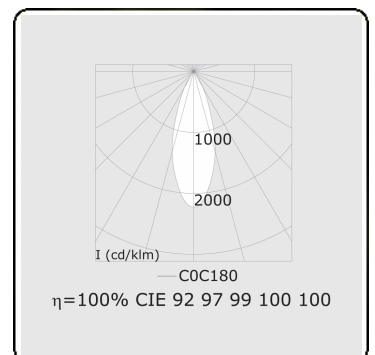

Punto - Filter meat - ND - RAL 9003 / RAL 9006
05.34240103-9006

Fixture details

Mounting	3-circuit track
Light emission	Spotlight
Fitting cover	Colour filter meat
Protection rate	IP 20
Housing	Aluminium
Finish	RAL 9006 White aluminium
Certificates	CE, ISO 9001

Electric details

Protection class	I
Supply	230V
Control gear box	Current driver

Lamp details

Lamptype	LED 3000K 30°
Wattage	31W
Luminaire power	31W
Luminaire luminous flux	2550
Number	1
Lifetime LED module	L80/B10 = 50000h
Color tolerance	MacAdam 3
CRI	>90