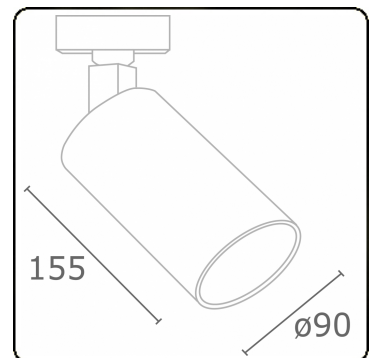

Punto - Filter meat - ND - RAL 9003 / RAL 9006
05.34340103-9006

Fixture details

Mounting	3-circuit track
Light emission	Spotlight
Fitting cover	Colour filter meat
Protection rate	IP 20
Housing	Aluminium
Finish	RAL 9006 White aluminium
Certificates	CE, ISO 9001

Electric details

Protection class	I
Supply	230V
Control gear box	Current driver

Lamp details

Lamptype	LED 3000K 50°
Wattage	31W
Luminaire power	31W
Luminaire luminous flux	2490
Number	1
Lifetime LED module	L80/B10 = 50000h
Color tolerance	MacAdam 3
CRI	>90