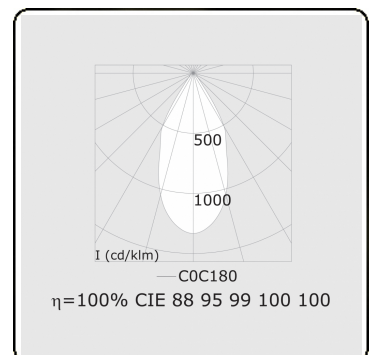

Punto - Filter meat - ND - RAL 9003 / RAL 9006
05.34340103-9006

Fixture details

Mounting	3-circuit track
Light emission	Spotlight
Fitting cover	Colour filter meat
Protection rate	IP 20
Housing	Aluminium
Finish	RAL 9006 White aluminium
Certificates	CE, ISO 9001

Electric details

Protection class	I
Supply	230V
Control gear box	Current driver

Lamp details

Lamptype	LED 3000K 50°
Wattage	31W
Luminaire power	31W
Luminaire luminous flux	2490
Number	1
Lifetime LED module	L80/B10 = 50000h
Color tolerance	MacAdam 3
CRI	>90