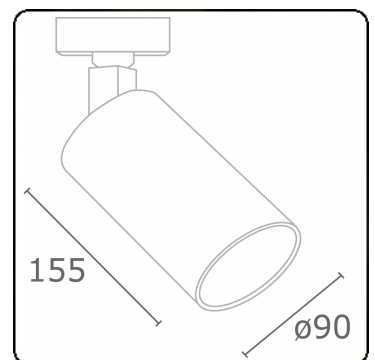

Punto - Filter meat - ND - RAL 9003 / RAL 9006
05.34040104-9006

Fixture details

Mounting	3-circuit track
Light emission	Spotlight
Fitting cover	Colour filter meat
Protection rate	IP 20
Housing	Aluminium
Finish	RAL 9006 White aluminium
Certificates	CE, ISO 9001

Electric details

Protection class	I
Supply	230V
Control gear box	Current driver

Lamp details

Lamptype	LED 4000K 10°
Wattage	31W
Luminaire power	31W
Luminaire luminous flux	2020
Number	1
Lifetime LED module	L80/B10 = 50000h
Color tolerance	MacAdam 3
CRI	>90