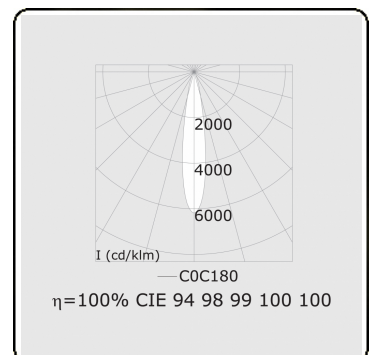

Punto - Filter meat - ND - RAL 9003 / RAL 9006  
05.34140104-9006

**Fixture details**

Mounting	3-circuit track
Light emission	Spotlight
Fitting cover	Colour filter meat
Protection rate	IP 20
Housing	Aluminium
Finish	RAL 9006 White aluminium
Certificates	CE, ISO 9001

**Electric details**

Protection class	I
Supply	230V
Control gear box	Current driver

**Lamp details**

Lamptype	LED 4000K 20°
Wattage	31W
Luminaire power	31W
Luminaire luminous flux	2870
Number	1
Lifetime LED module	L80/B10 = 50000h
Color tolerance	MacAdam 3
CRI	>90