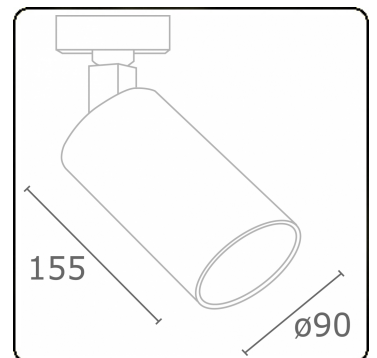

Punto - Filter meat - ND - RAL 9003 / RAL 9006  
05.34140104-9006

**Fixture details**

Mounting	3-circuit track
Light emission	Spotlight
Fitting cover	Colour filter meat
Protection rate	IP 20
Housing	Aluminium
Finish	RAL 9006 White aluminium
Certificates	CE, ISO 9001

**Electric details**

Protection class	I
Supply	230V
Control gear box	Current driver

**Lamp details**

Lamptype	LED 4000K 20°
Wattage	31W
Luminaire power	31W
Luminaire luminous flux	2870
Number	1
Lifetime LED module	L80/B10 = 50000h
Color tolerance	MacAdam 3
CRI	>90