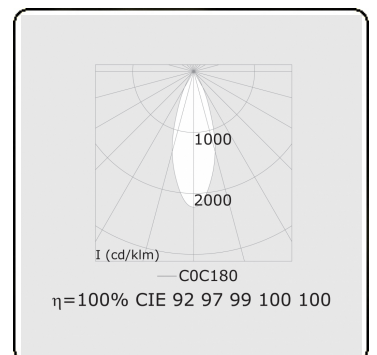

Punto - Filter meat - ND - RAL 9003 / RAL 9006
05.34240104-9006

Fixture details

Mounting	3-circuit track
Light emission	Spotlight
Fitting cover	Colour filter meat
Protection rate	IP 20
Housing	Aluminium
Finish	RAL 9006 White aluminium
Certificates	CE, ISO 9001

Electric details

Protection class	I
Supply	230V
Control gear box	Current driver

Lamp details

Lamptype	LED 4000K 30°
Wattage	31W
Luminaire power	31W
Luminaire luminous flux	2780
Number	1
Lifetime LED module	L80/B10 = 50000h
Color tolerance	MacAdam 3
CRI	>90