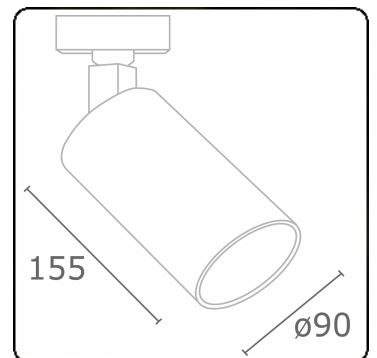

Punto - Filter meat - ND - RAL 9003 / RAL 9006
05.34240104-9006

Fixture details

Mounting	3-circuit track
Light emission	Spotlight
Fitting cover	Colour filter meat
Protection rate	IP 20
Housing	Aluminium
Finish	RAL 9006 White aluminium
Certificates	CE, ISO 9001

Electric details

Protection class	I
Supply	230V
Control gear box	Current driver

Lamp details

Lamptype	LED 4000K 30°
Wattage	31W
Luminaire power	31W
Luminaire luminous flux	2780
Number	1
Lifetime LED module	L80/B10 = 50000h
Color tolerance	MacAdam 3
CRI	>90