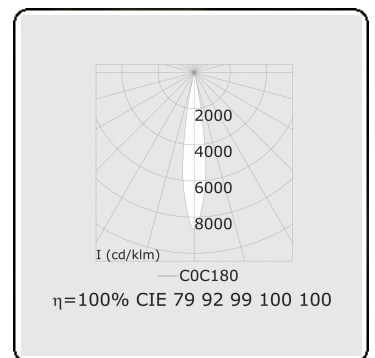

Punto - Clear - DALI - RAL 9003 / RAL 9003  
05.34004002-9003

**Fixture details**

Mounting	3-circuit track
Light emission	Spotlight
Fitting cover	Glass
Protection rate	IP 20
Housing	Aluminium
Finish	RAL 9003 Signal white
Certificates	CE, ISO 9001

**Electric details**

Protection class	I
Supply	230V
Control gear box	Current driver DALI/TD

**Lamp details**

Lamptype	LED 2700K 10°
Wattage	20W
Luminaire power	20W
Luminaire luminous flux	1230
Number	1
Lifetime LED module	L80/B10 = 50000h
Color tolerance	MacAdam 3
CRI	>90