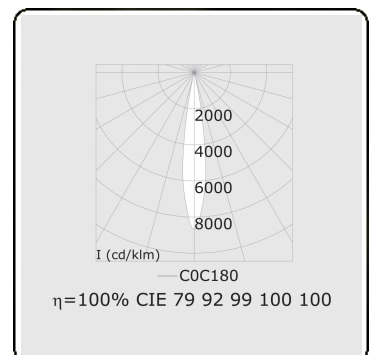

Punto - Clear - DALI - RAL 9003 / RAL 9003
05.34004002-9003

Fixture details

Mounting	3-circuit track
Light emission	Spotlight
Fitting cover	Glass
Protection rate	IP 20
Housing	Aluminium
Finish	RAL 9003 Signal white
Certificates	CE, ISO 9001

Electric details

Protection class	I
Supply	230V
Control gear box	Current driver DALI/TD

Lamp details

Lamptype	LED 2700K 10°
Wattage	20W
Luminaire power	20W
Luminaire luminous flux	1230
Number	1
Lifetime LED module	L80/B10 = 50000h
Color tolerance	MacAdam 3
CRI	>90