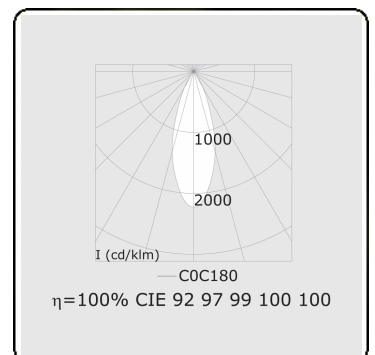

Punto - Clear - DALI - RAL 9003 / RAL 9003
05.34204002-9003

Fixture details

Mounting	3-circuit track
Light emission	Spotlight
Fitting cover	Glass
Protection rate	IP 20
Housing	Aluminium
Finish	RAL 9003 Signal white
Certificates	CE, ISO 9001

Electric details

Protection class	I
Supply	230V
Control gear box	Current driver DALI/TD

Lamp details

Lamptype	LED 2700K 30°
Wattage	20W
Luminaire power	20W
Luminaire luminous flux	1530
Number	1
Lifetime LED module	L80/B10 = 50000h
Color tolerance	MacAdam 3
CRI	>90