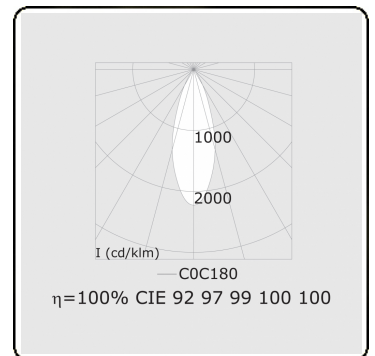

Punto - Clear - DALI - RAL 9003 / RAL 9003
05.34204003-9003

Fixture details

| | |
|-----------------|-----------------------|
| Mounting | 3-circuit track |
| Light emission | Spotlight |
| Fitting cover | Glass |
| Protection rate | IP 20 |
| Housing | Aluminium |
| Finish | RAL 9003 Signal white |
| Certificates | CE, ISO 9001 |

Electric details

| | |
|------------------|------------------------|
| Protection class | I |
| Supply | 230V |
| Control gear box | Current driver DALI/TD |

Lamp details

| | |
|-------------------------|------------------|
| Lamptype | LED 3000K 30° |
| Wattage | 20W |
| Luminaire power | 20W |
| Luminaire luminous flux | 1680 |
| Number | 1 |
| Lifetime LED module | L80/B10 = 50000h |
| Color tolerance | MacAdam 3 |
| CRI | >90 |