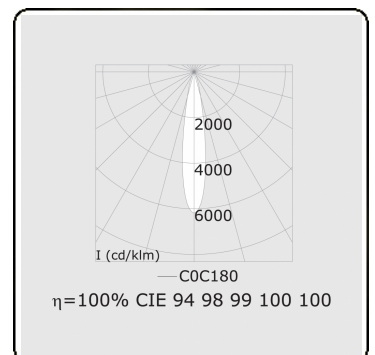

Punto - Clear - DALI - RAL 9003 / RAL 9003
05.34104004-9003

Fixture details

Mounting	3-circuit track
Light emission	Spotlight
Fitting cover	Glass
Protection rate	IP 20
Housing	Aluminium
Finish	RAL 9003 Signal white
Certificates	CE, ISO 9001

Electric details

Protection class	I
Supply	230V
Control gear box	Current driver DALI/TD

Lamp details

Lamptype	LED 4000K 20°
Wattage	20W
Luminaire power	20W
Luminaire luminous flux	1850
Number	1
Lifetime LED module	L80/B10 = 50000h
Color tolerance	MacAdam 3
CRI	>90