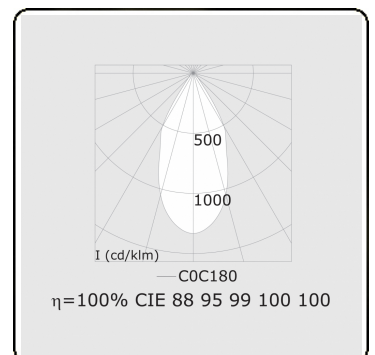

Punto - Clear - DALI - RAL 9003 / RAL 9003
05.34304004-9003

Fixture details

Mounting	3-circuit track
Light emission	Spotlight
Fitting cover	Glass
Protection rate	IP 20
Housing	Aluminium
Finish	RAL 9003 Signal white
Certificates	CE, ISO 9001

Electric details

Protection class	I
Supply	230V
Control gear box	Current driver DALI/TD

Lamp details

Lamptype	LED 4000K 50°
Wattage	20W
Luminaire power	20W
Luminaire luminous flux	1680
Number	1
Lifetime LED module	L80/B10 = 50000h
Color tolerance	MacAdam 3
CRI	>90