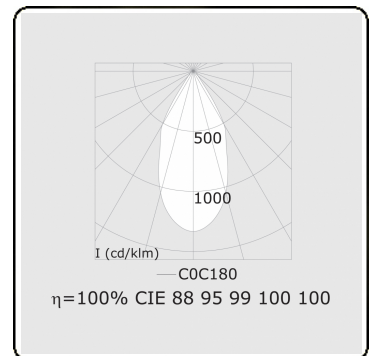

Punto - Clear - DALI - RAL 9003 / RAL 9003  
05.34304102-9003

**Fixture details**

Mounting	3-circuit track
Light emission	Spotlight
Fitting cover	Glass
Protection rate	IP 20
Housing	Aluminium
Finish	RAL 9003 Signal white
Certificates	CE, ISO 9001

**Electric details**

Protection class	I
Supply	230V
Control gear box	Current driver DALI/TD

**Lamp details**

Lamptype	LED 2700K 50°
Wattage	31W
Luminaire power	31W
Luminaire luminous flux	2230
Number	1
Lifetime LED module	L80/B10 = 50000h
Color tolerance	MacAdam 3
CRI	>90